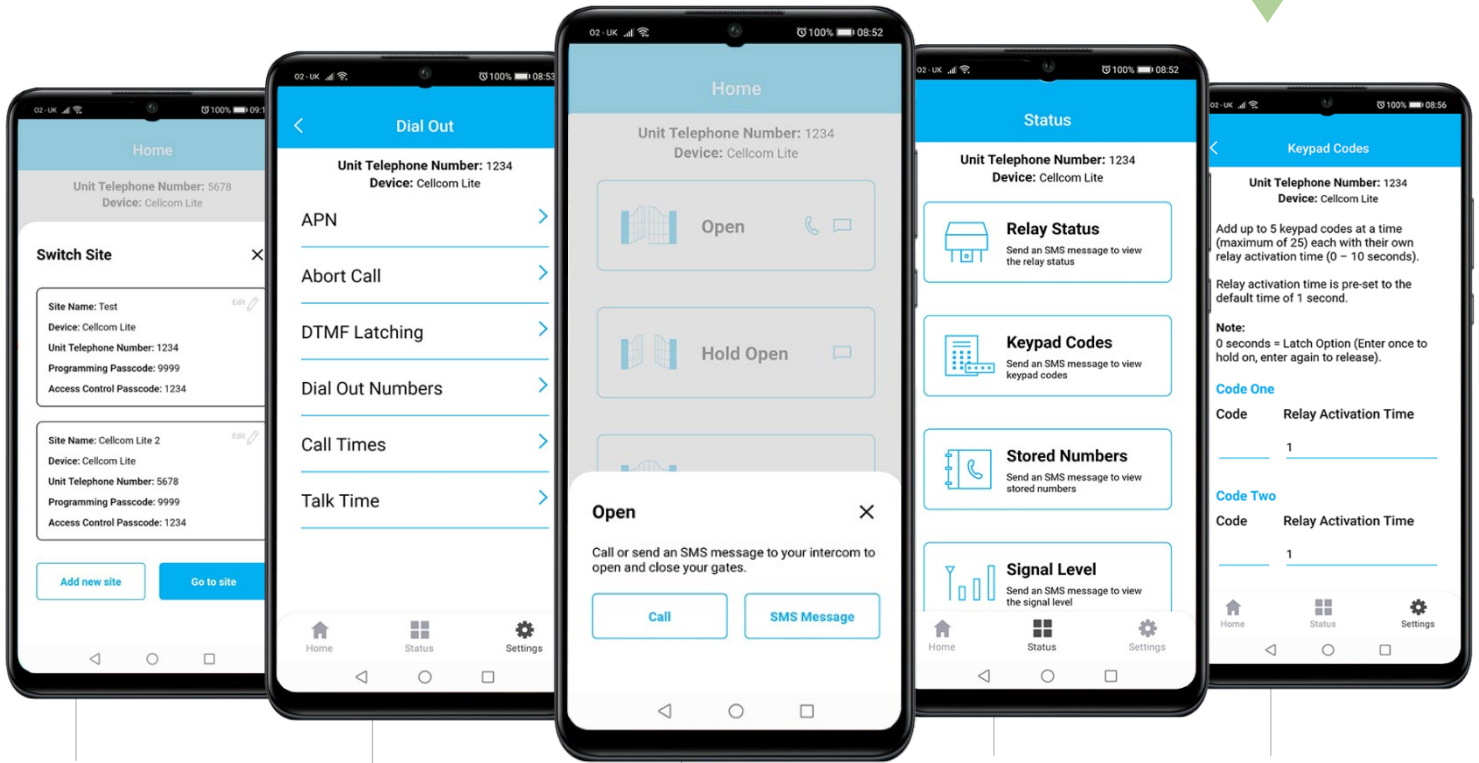

Installer / User App